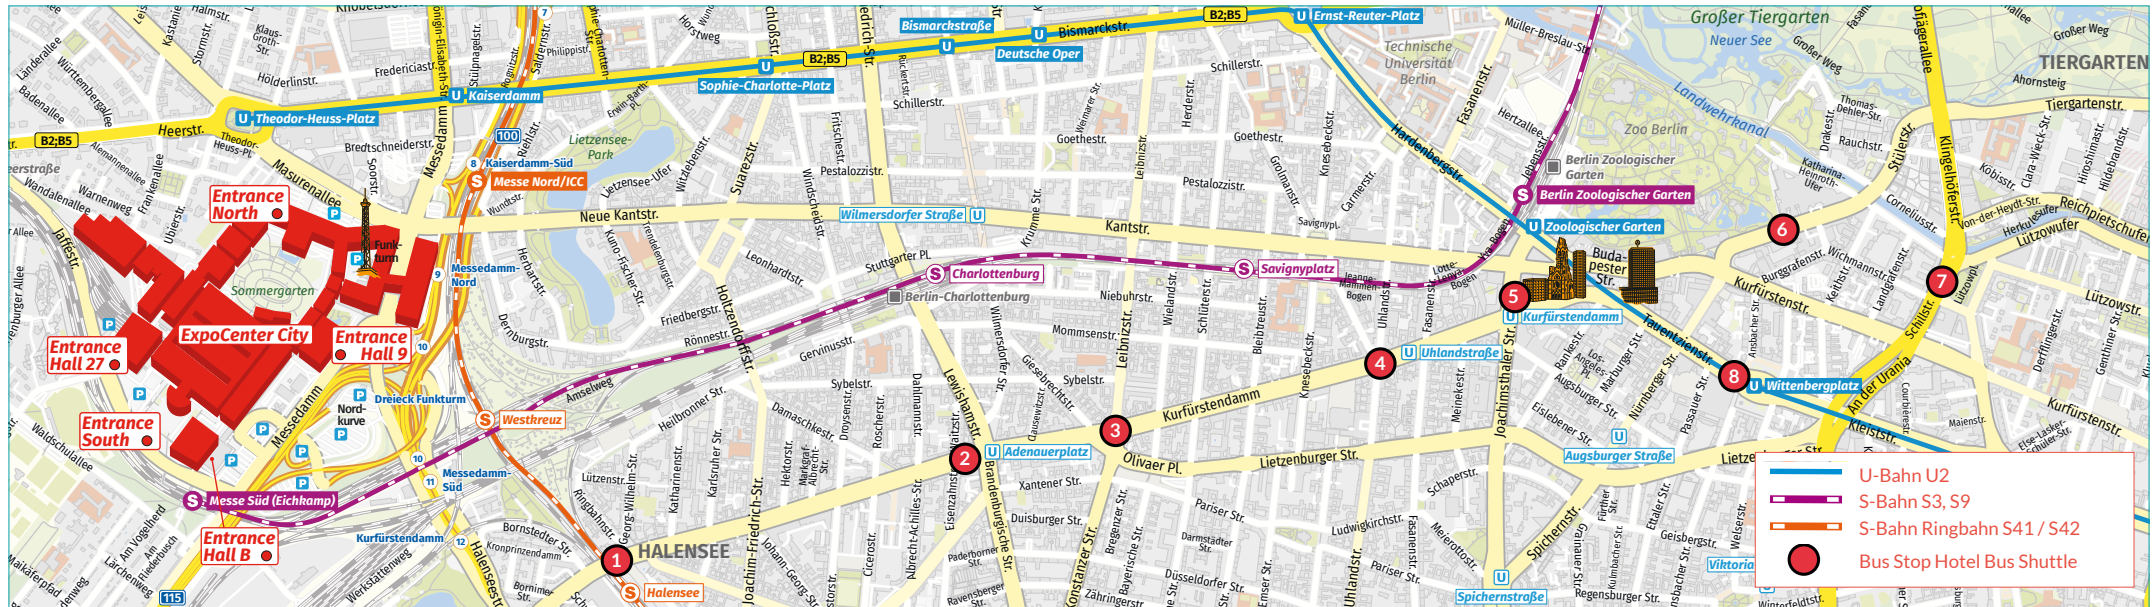

HOTEL BUS SHUTTLE • 5|6|7 FEBRUARY 2020

The hotel bus shuttle will operate during FRUIT LOGISTICA from 5-7 February 2020. See map for location of shuttle bus stops.

Arrival and departure points for FRUIT LOGISTICA are Entrance Hall B (Messedamm), Entrance South/Hall 27 (Jafféstrasse), Entrance North/Hall 19 (Masurenallee).

The hotel shuttle is free of charge.

Hotel Bus Shuttle sponsored by

Kartografie: © mapz.com - Map Data: OpenStreetMap ODbL