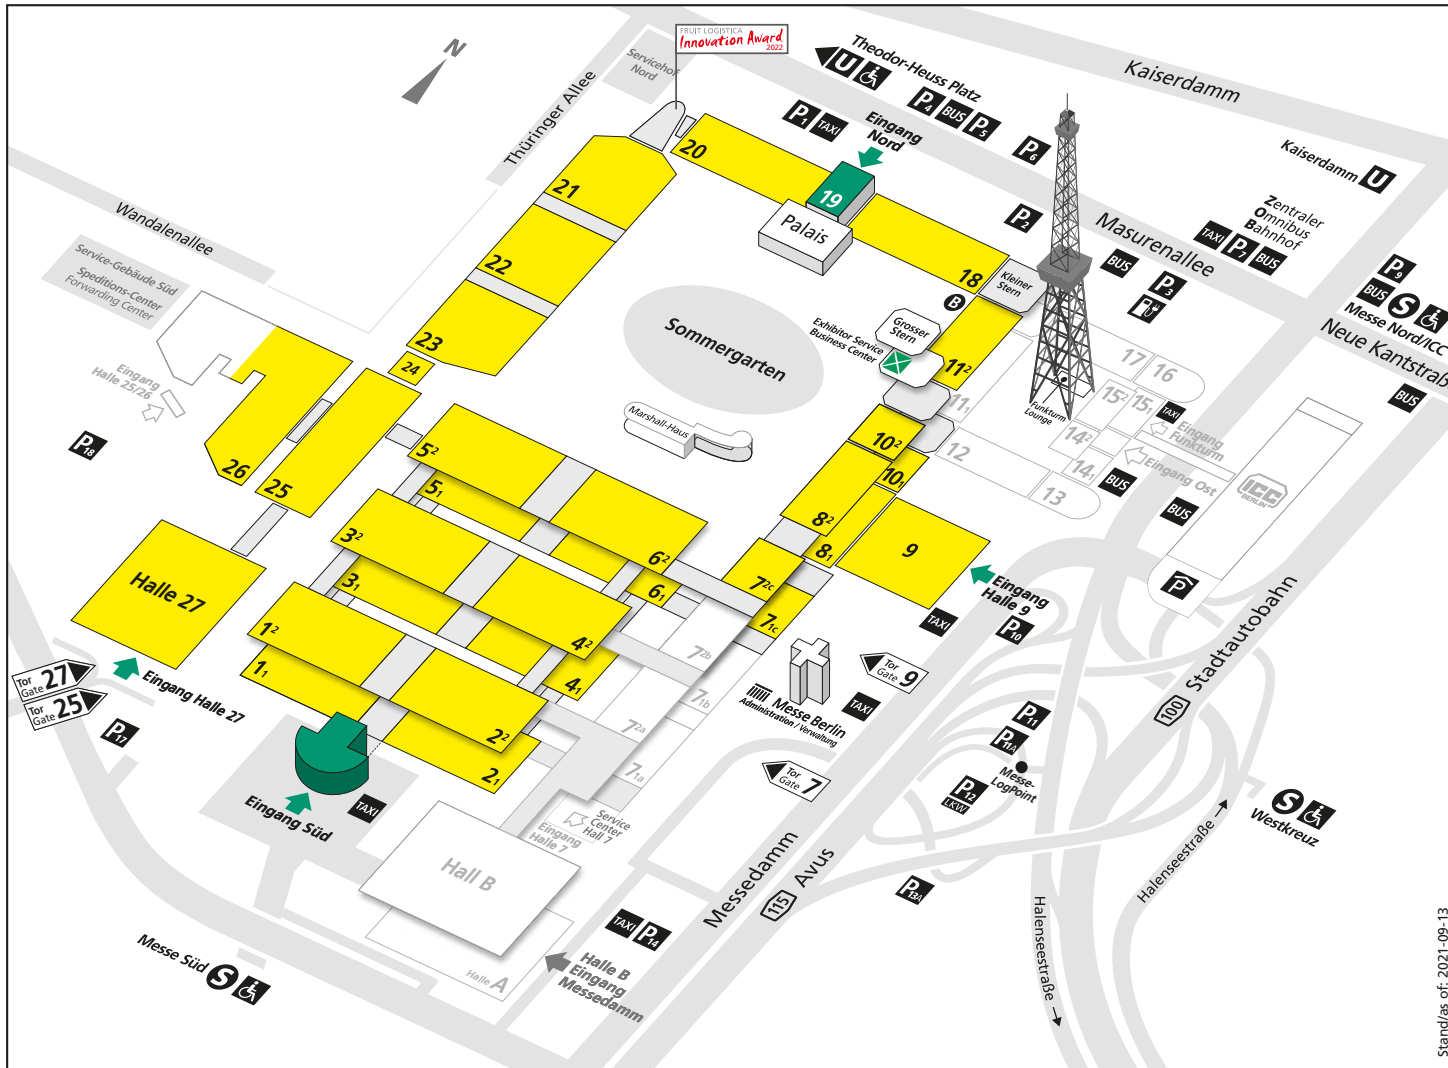

Exhibition Grounds - FRUIT LOGISTICA
9 – 11 February 2022

-  Entrance Hall 27
-  Entrance Hall 9
-  Entrance South
-  Entrance North

-  Exhibitor Service / Business Center

Stand/as of: 2021-09-13