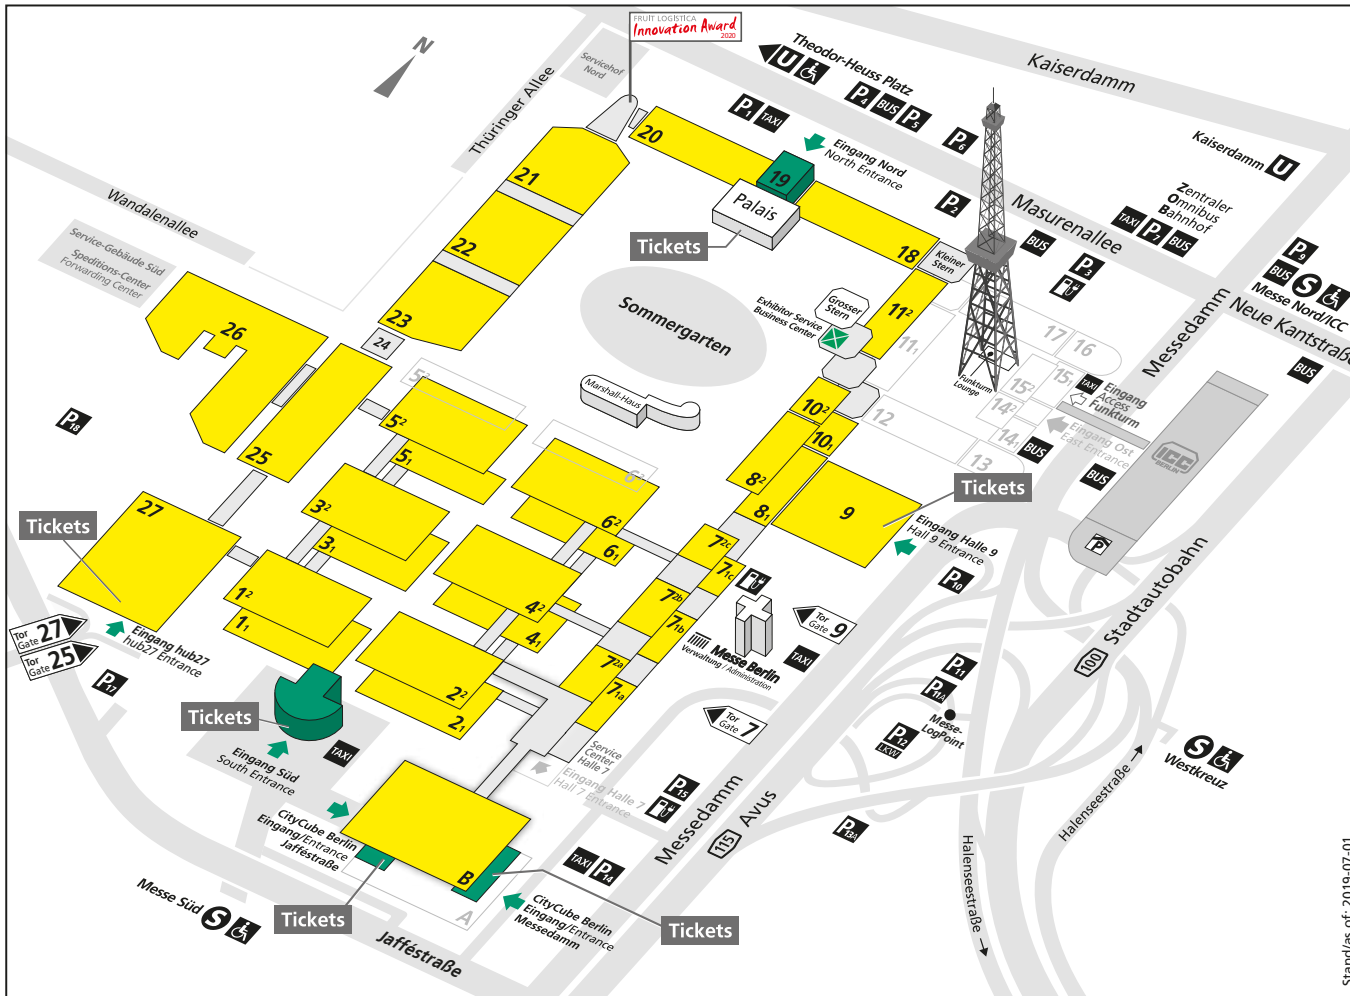

Exhibition Grounds - FRUIT LOGISTICA
5 - 7 February 2020

-  Entrance CityCube Berlin
-  Entrance Hall 27
-  Entrance Hall 9
-  Entrance South
-  Entrance North

-  Exhibitor Service / Business Center

Stand/as of: 2019-07-01