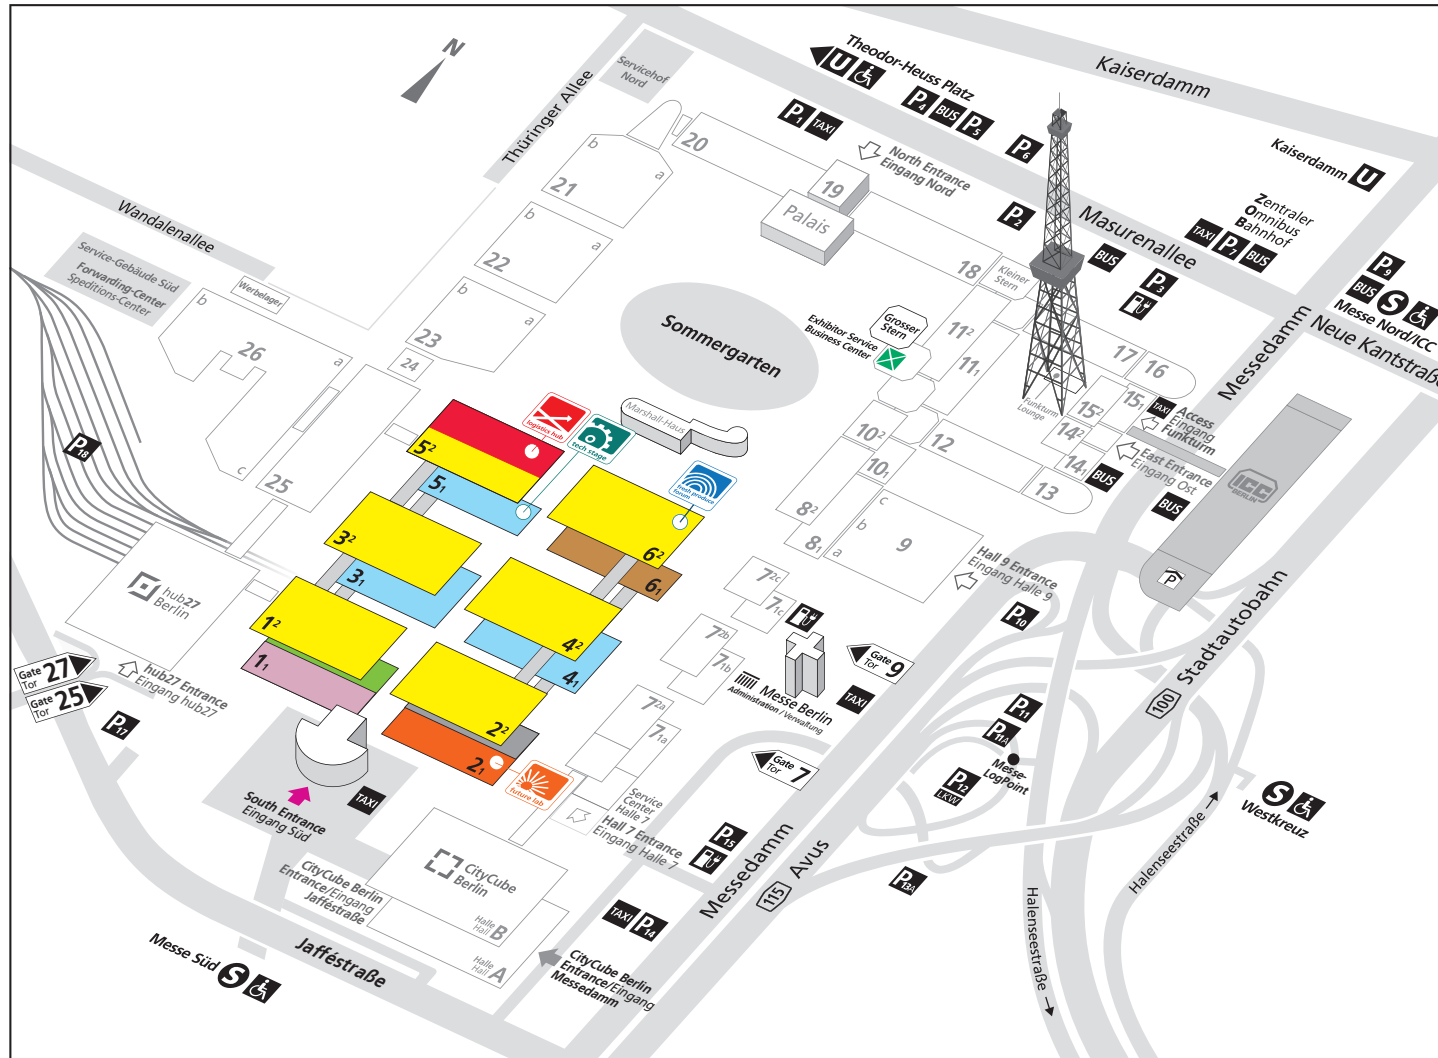

Exhibition Grounds - FRUIT LOGISTICA SPECIAL EDITION
18 - 20 May 2021

-  South Entrance
-  Fresh Produce
-  Logistics
-  Seeds & Fertilizers
-  Packaging
-  Machinery & Technology
-  Greenhouse Technology
-  Cultivation Equipment
-  Innovation Club
-  Exhibitor Service / Business Center
-  Parking