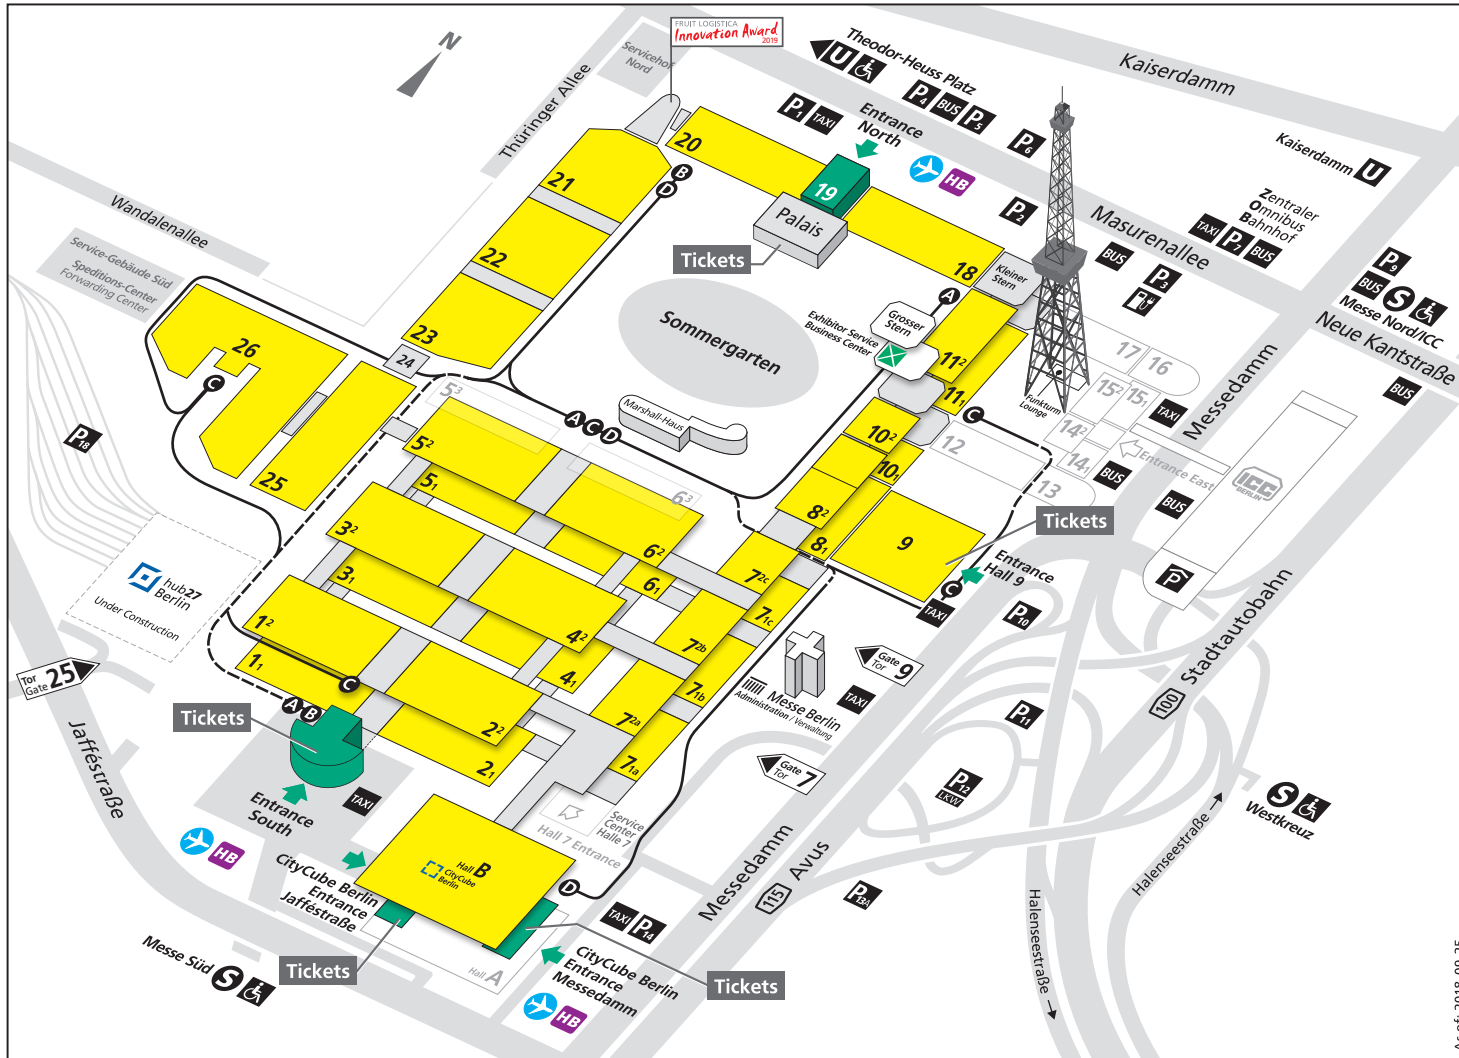

Exhibition Grounds · FRUIT LOGISTICA
6 – 8 February 2019

- Entrance CityCube Berlin
Entrance Hall 9
Entrance South
Entrance North
- Shuttle Service Airport Schönefeld/Tegel
- Hotel Bus Shuttle
- Fairground Shuttle
- Exhibitor Service / Business Center